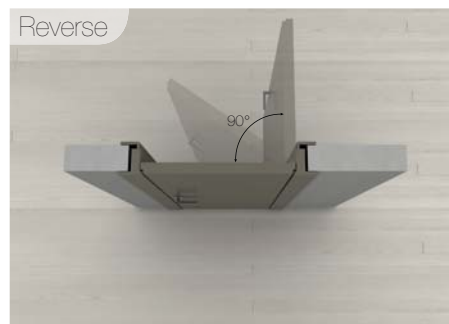

Sistemi Complanari

Flush Frame Systems

Caratteristiche tecniche comuni:

Technical features for both systems:

- Invisible hinges made of metal, 3 ways adjustable
- Magnetic lock
- Frame embedded flush casings on door panel side
- Telescopic casings on opposite side
- Frame made of solid blockboard, casings made of plywood
- Wall thickness on demand 80-600 mm.