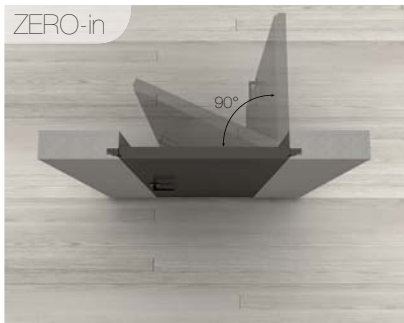

ZERO-in

ZERO-out