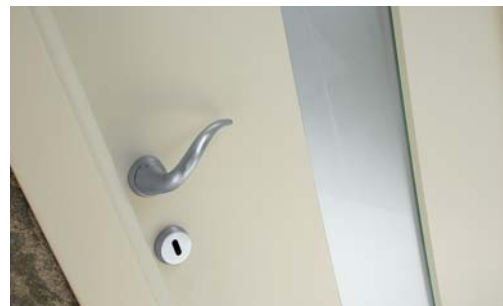

DESIGN

79

COLORADO

DESIGN-> COLORE

RIVER

DESIGN-> COLORE