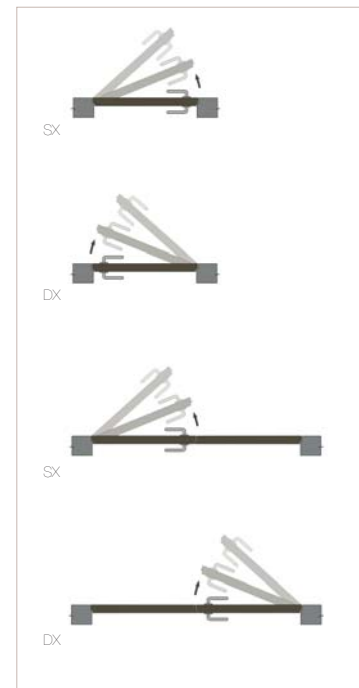

ZERO-in

ZERO-out

**MISURE SISTEMI ZERO PER INTONACO E CARTONGESSO
ZERO SYSTEMS SIZES FOR BRICK WALL AND PLASTERBOARD**

	LUCE NETTA DOOR SIZE L x H mm	VANO MURATURA WALL OPENING L x H mm	VANO CARTONGESSO PLASTERBOARD OPENING L x H mm	
1 anta (standard)	700 x 2100	880 x 2190	ZERO-in 814 x 2157	ZERO-out 794 x 2147
1 anta (standard)	800 x 2100	980 x 2190	ZERO-in 914 x 2157	ZERO-out 894 x 2147
1 anta (standard)	900 x 2100	1080 x 2190	ZERO-in 1014 x 2157	ZERO-out 994 x 2147
2 ante (special)	1400 x 2100	1580 x 2190	ZERO-in 1514 x 2157	ZERO-out 1494 x 2147
2 ante (special)	1600 x 2100	1780 x 2190	ZERO-in 1714 x 2157	ZERO-out 1694 x 2147
max realizzabile maximum size	900 x 2700	1080 x 2790	ZERO-in 1014 x 2757	ZERO-out 994 x 2747