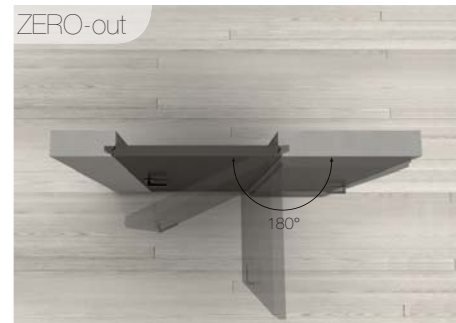

ZERO-in

ZERO-out