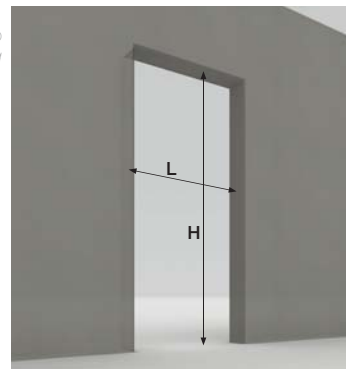

TELESOPICO

Rilievo misure del vano
Wall opening measuring