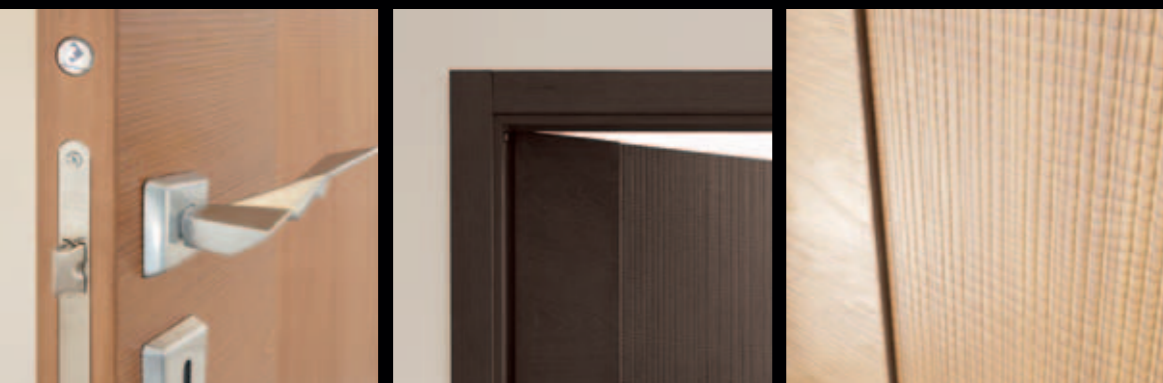

RASA  
RS1V ROVERE SBIANCATO / VETRO TEMPERATO SATINATO  
RS1V BLEACHED OAK / SATINED TEMPERED GLASS

RASA  
RS2CV ROVERE NATURALE  
RS2CV NATURAL OAK

LIGNIUM  
LG1BNOB WENGÈ  
LG1BNOB WENGÈ COLOUR