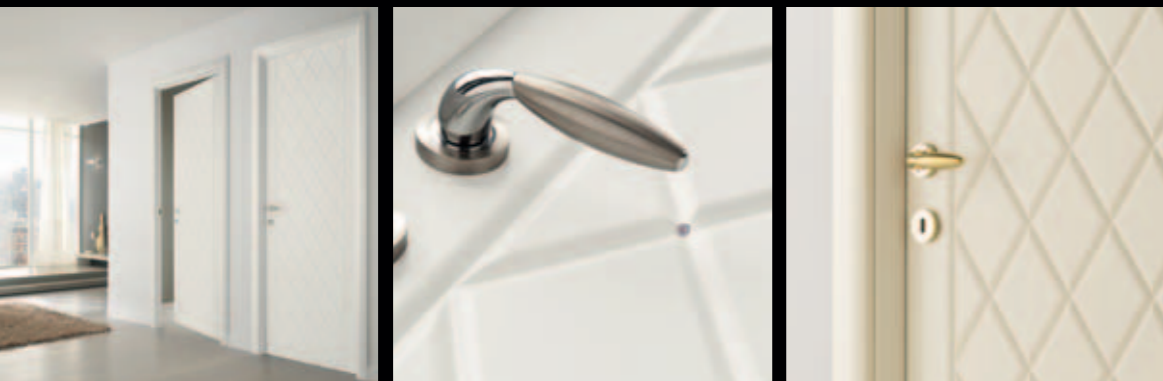

TRÁPUNTI
FL1TPT AVORIO / R 1013
FL1TPT IVORY / R 1013

TRÁPUNTI
TRÁPUNTI