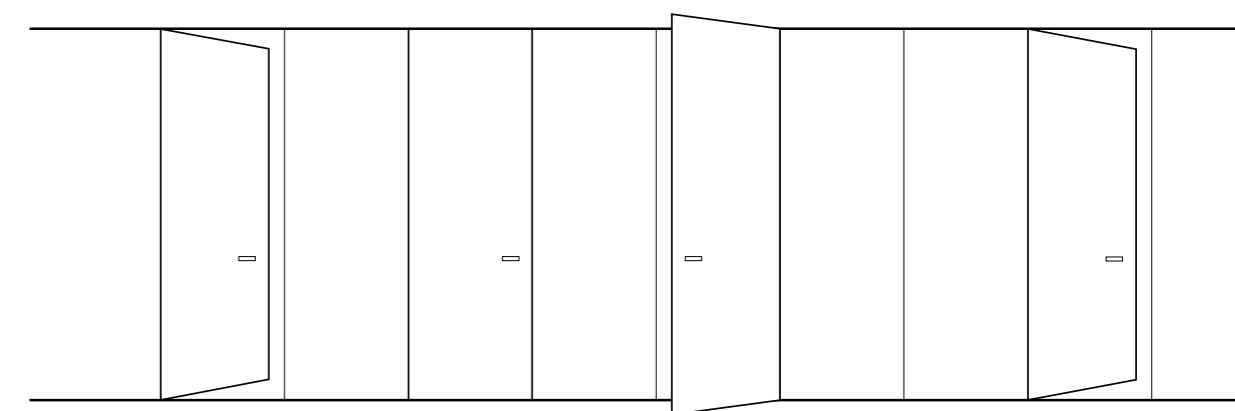

## INFINITY system

DESIGN > ENTRY

porte/doors: TABULA  
Canaletto Vivo Effetto Cera  
Canaletto Vivo Wax-like Finish  
Maniglia / Handle: Radial by Olivari

INFINITYsystem\_Design G&B Concept